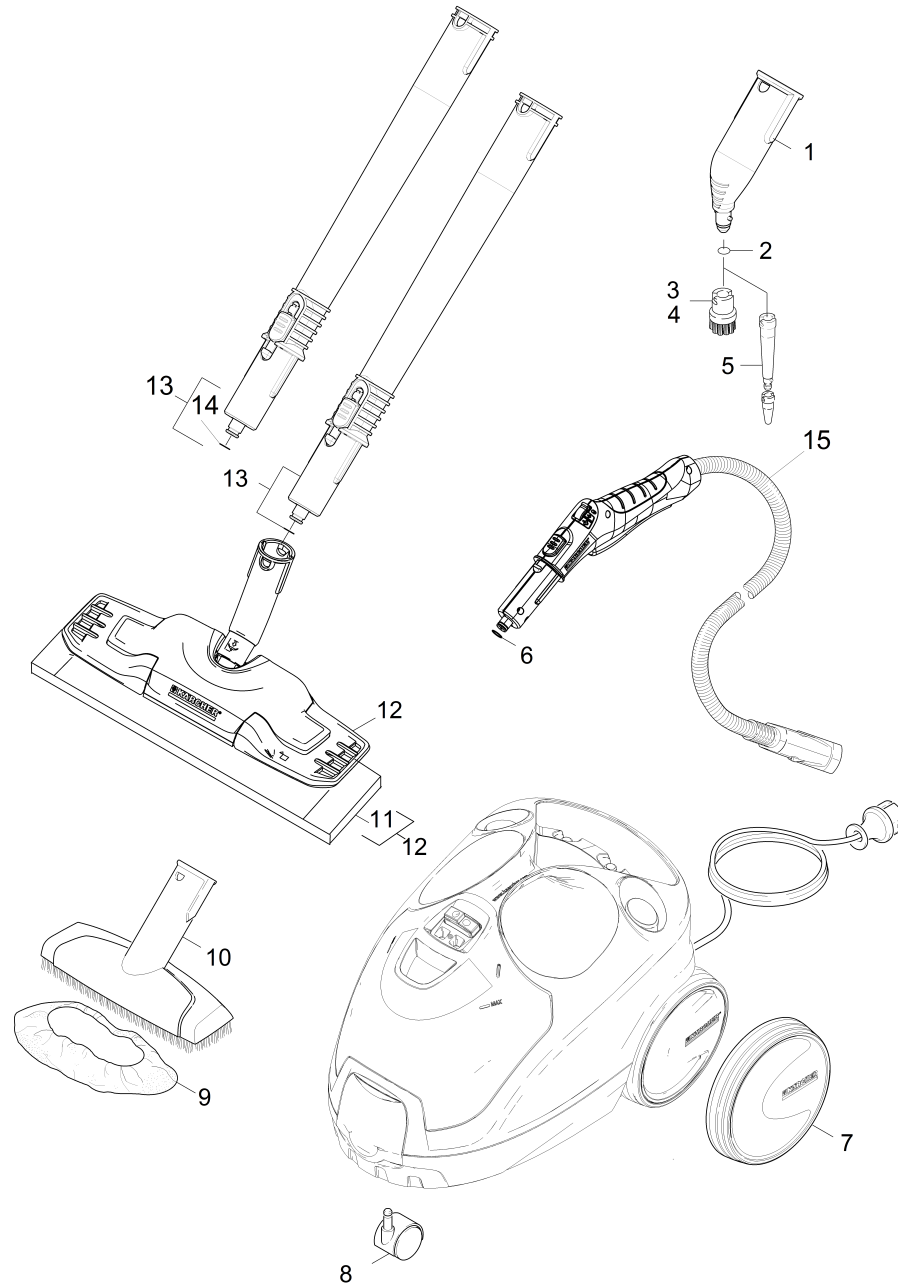

# Short spare parts list

Home and Garden \ Steamer \ SC 4 \*EU \ Short spare parts list

## Short spare parts list

Home and Garden \ Steamer \ SC 4 \*EU \ Short spare parts list

**KÄRCHER**

| POS | Article no. | Description                        | Quantity | Unit |
|-----|-------------|------------------------------------|----------|------|
| 1   | 4.130-021.0 | Point jet nozzle complete PA       | 1.000    | ST   |
| 2   | 6.362-186.0 | O-Ring seal 7,65X 1,78             | 1.000    | ST   |
| 3   | 2.863-061.0 | Bristle rink set CuZn              | 1.000    | ST   |
| 4   | 2.863-058.0 | Bristle rink set                   | 1.000    | ST   |
| 5   | 2.884-282.0 | POWER NOZZLE                       | 1.000    | ST   |
| 6   | 6.362-922.0 | O-Ring seal 8,73x1,78              | 1.000    | ST   |
| 7   | 4.515-307.0 | Impeller kit replacement           | 1.000    | ST   |
| 8   | 6.435-857.0 | Castor                             | 1.000    | ST   |
| 9   | 6.370-990.0 | Cloth set                          | 1.000    | ST   |
| 10  | 2.884-280.0 | Hand nozzle                        | 1.000    | ST   |
| 11  | 2.863-020.0 | Cloth set floor nozzle -Best       | 1.000    | ST   |
| 12  | 2.863-019.0 | Accessories kit floor nozzle -Best | 1.000    | ST   |
| 13  | 4.127-024.0 | Extension pipe                     | 2.000    | ST   |
| 14  | 6.362-922.0 | O-Ring seal 8,73x1,78              | 1.000    | ST   |
| 15  | 4.321-971.0 | Steam hose without plug            | 1.000    | ST   |